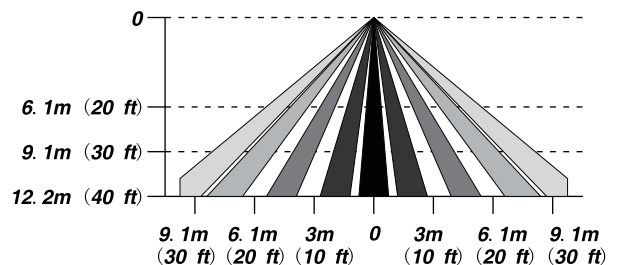

HIGH BAY LENS 360°

TOP VIEW