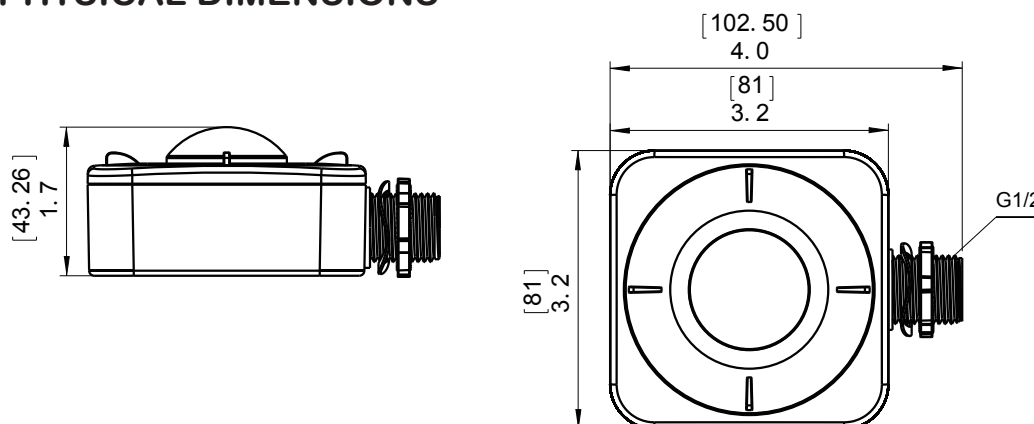

## OVERVIEW

- PIR sensor.
- Bluetooth® SIG mesh.
- High-End Trim, Zoning, Continuous Bi-level Dimming.
- LED Motion indicator.
- Mounting height up to 40 ft .
- 360° coverage pattern.
- Line Voltage connector.

## PHYSICAL DIMENSIONS