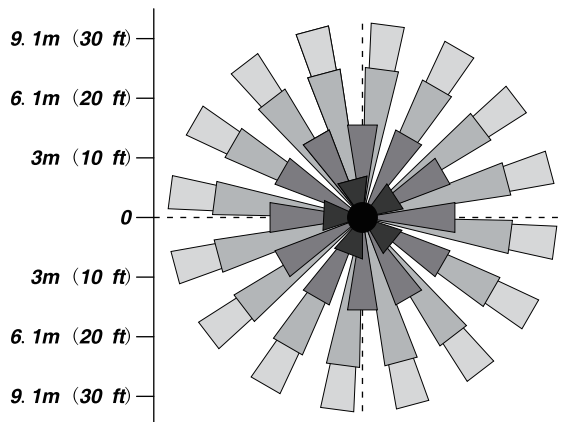

HIGH BAY LENS 360°

TOP VIEW